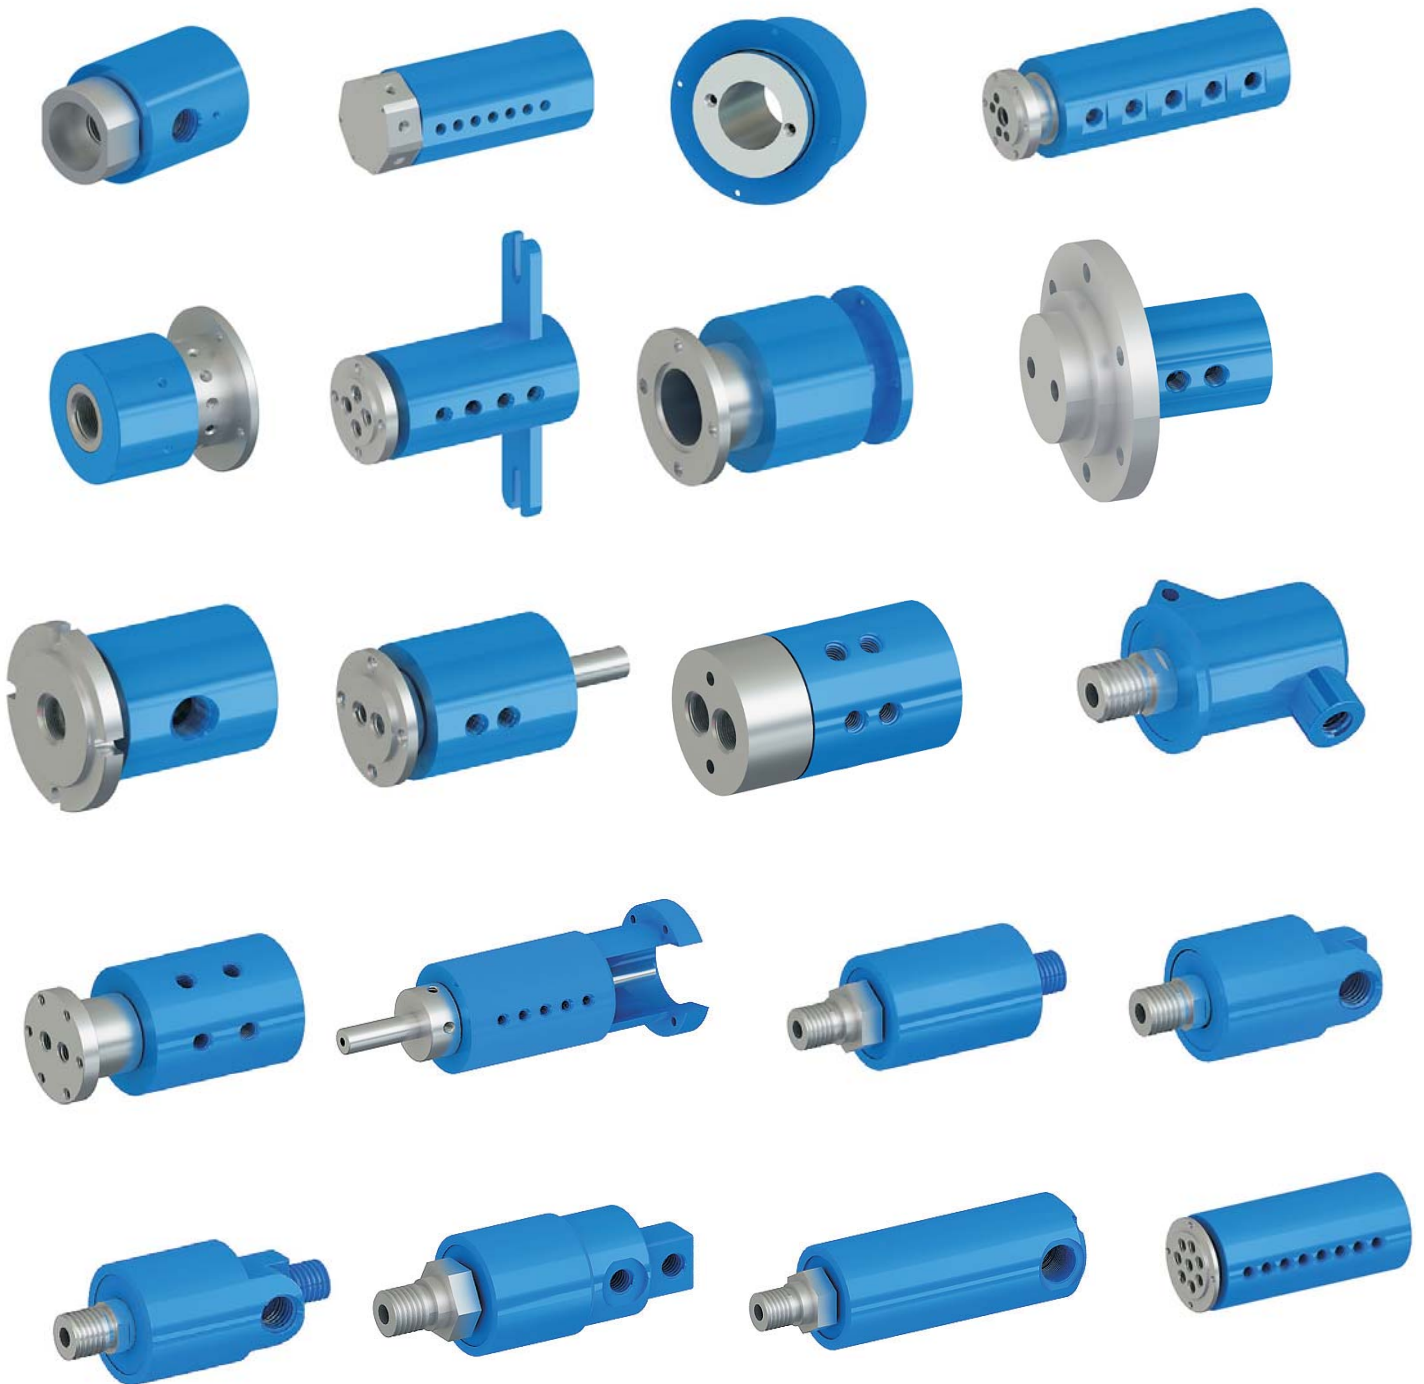

Customized Rotary Union

Customized Rotary joining

Tel: 086-755-27222664
Fax: 086-755-27222306

Web: <http://www.erotaryjoint.com>
Email: sales@erotaryjoint.com